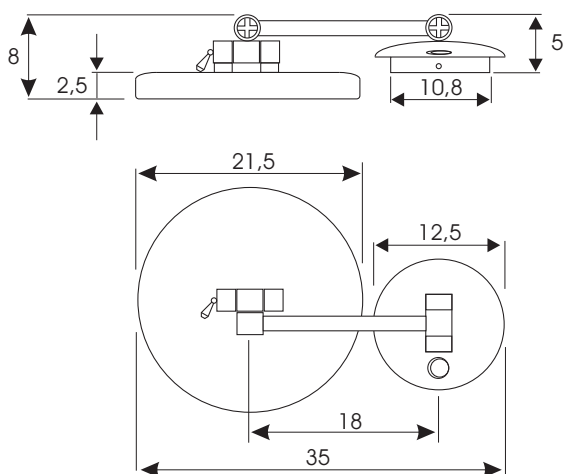

Cod. 210

- Led magnifying cosmetic mirror
- Entirely made of brass (not iron) to guarantee against rust
- Chrome finishing
- Magnification 3x
- ON/OFF switch
- Led lamps long life without heat emissions
- Led power supply in low voltage 21 V CC
- Double arm with clutch regulation

Dimensions

Measure unit : cm

Technical Sheet

Functioning	LED Low power
Material	BRASS (Not iron)
Voltage	100/240 V
Frequency	50/60 Hz
Power	2 W
Liquid protection degree	IPX4
Electric protection degree	Class II
Wall Installation	Direct on wall
Quality mark	
Magnification	3X